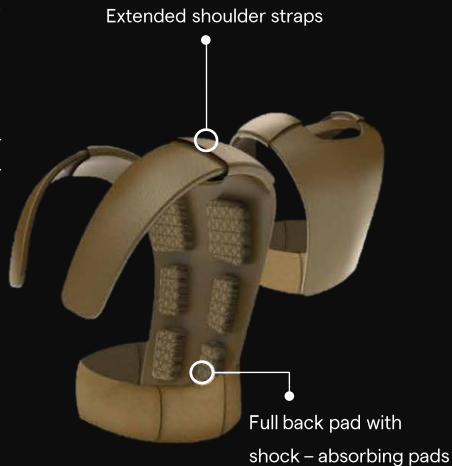

Military grade magnetic fast release shoulder and waist buckles.

Available colors on request:

Tactical Vests

BASIC BACK SUPPORT SYSTEM

Our BASIC BACK SUPPORT SYSTEM is designed to reduce and redistribute the weight on the back.

This is included in our GRADER and BRADLEY vests. It can also be used with our BISON carrier.

BRADLEY – LEVEL IIIA TACTICAL VEST MOLLE SOFT ARMOR

Size	S – M – L – XL
Carrier Weight	2200 gr
Gender	Male

Superior cuts are with Velcro soft fabric to attach the Tag Patches. MOLLE system in laser cut on the Cordura fabric.